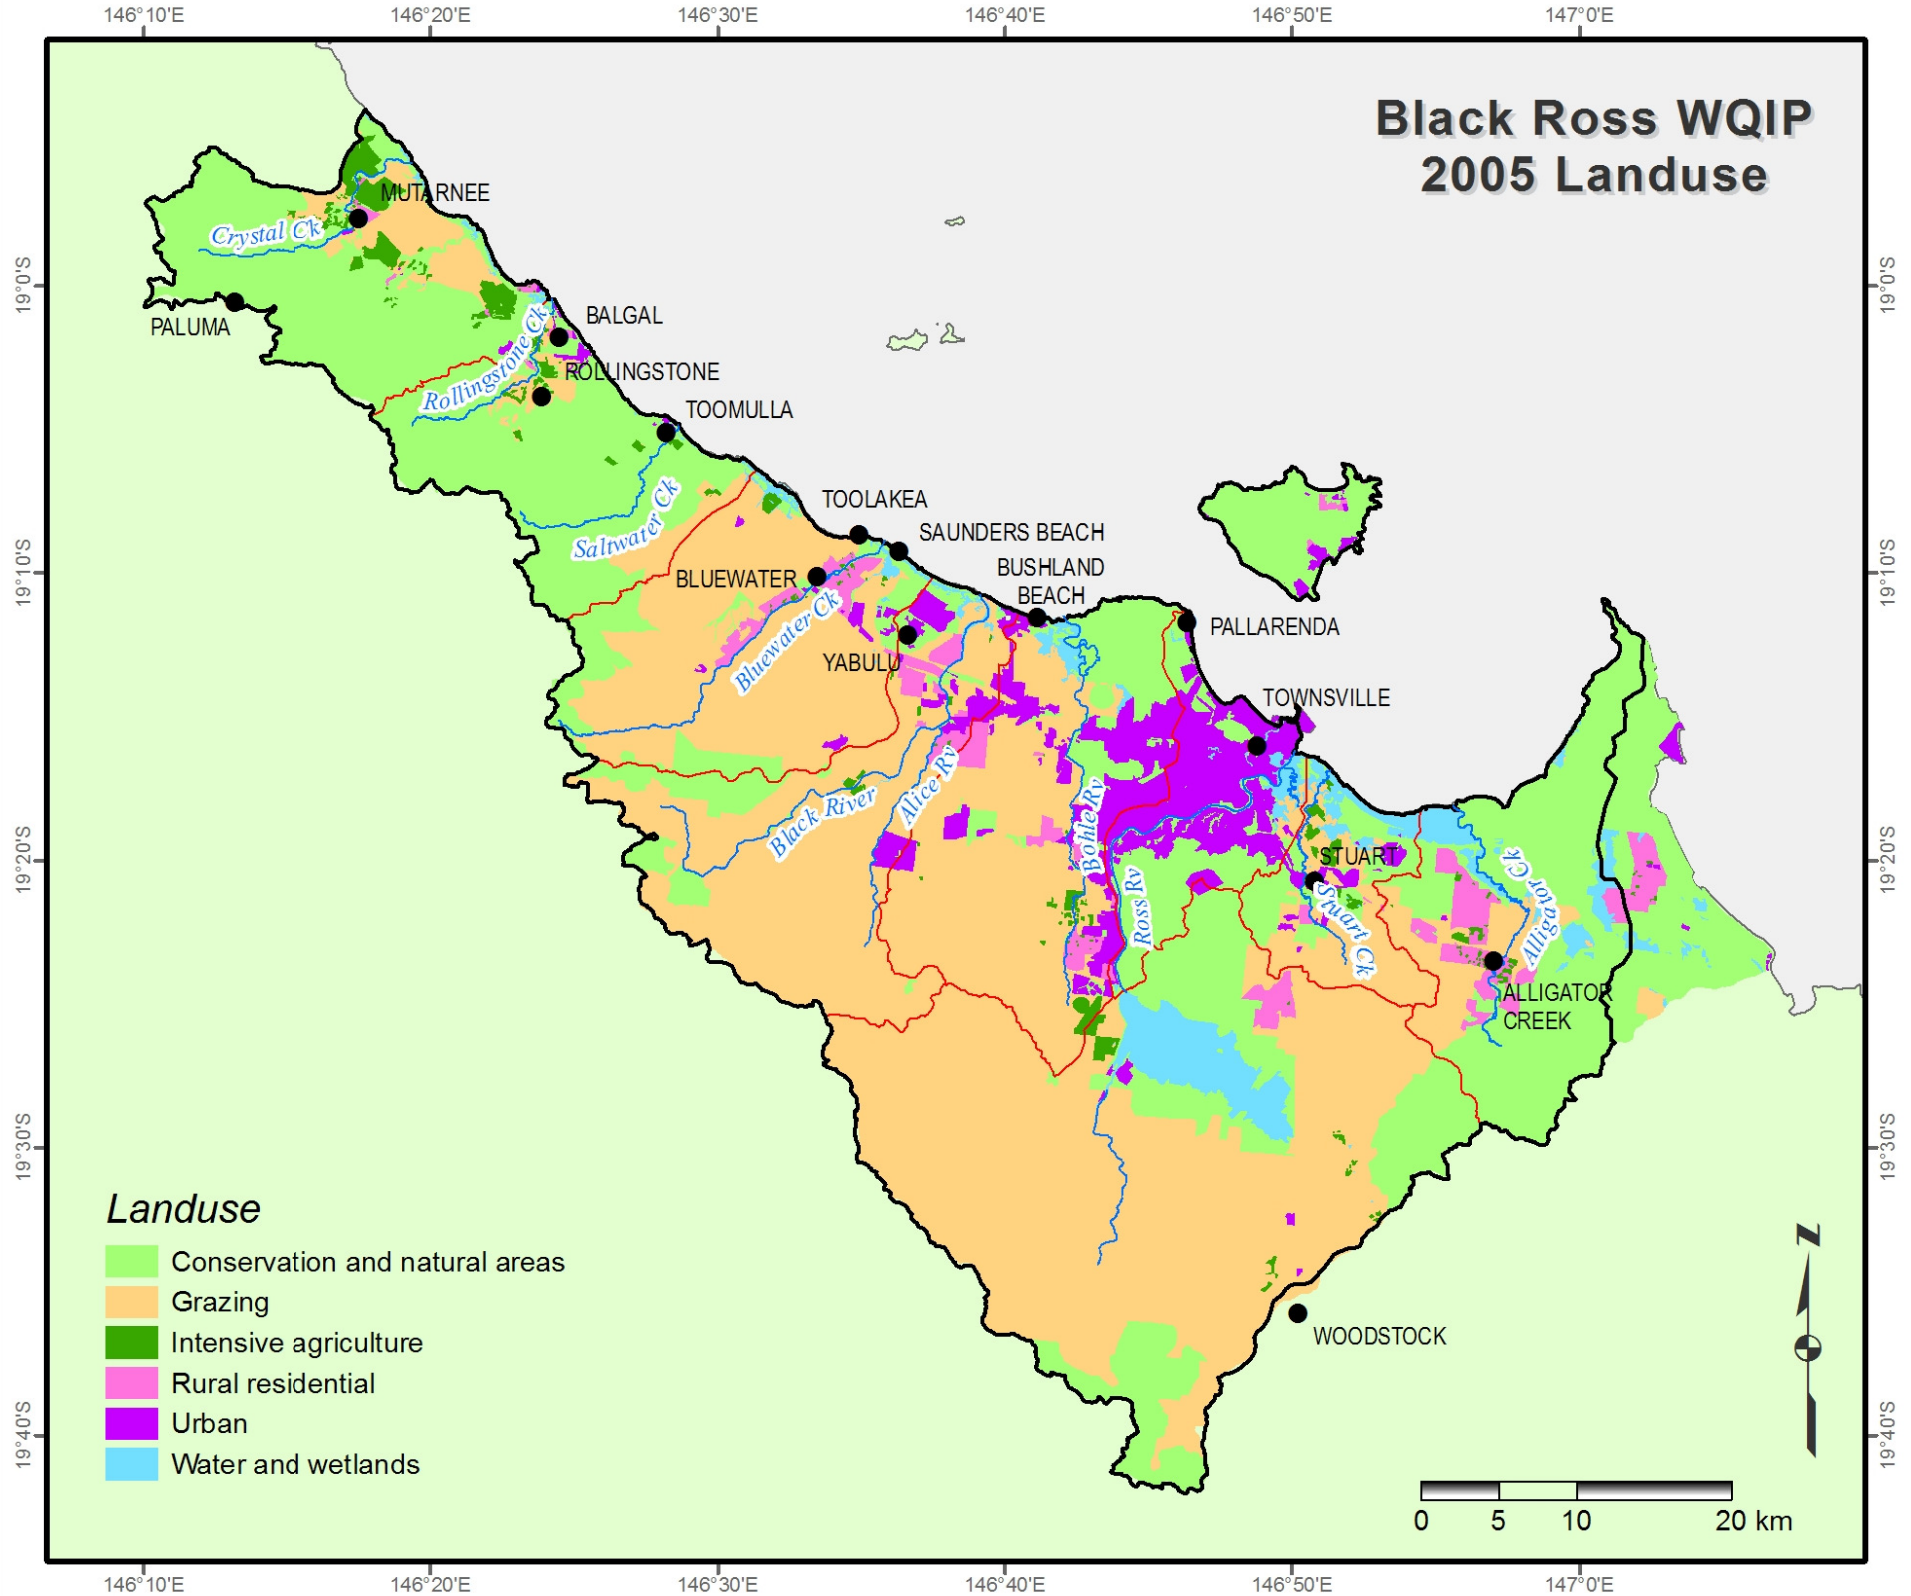

# Black Ross WQIP 2005 Landuse

## Landuse

- Conservation and natural areas
- Grazing
- Intensive agriculture
- Rural residential
- Urban
- Water and wetlands

0 5 10 20 km